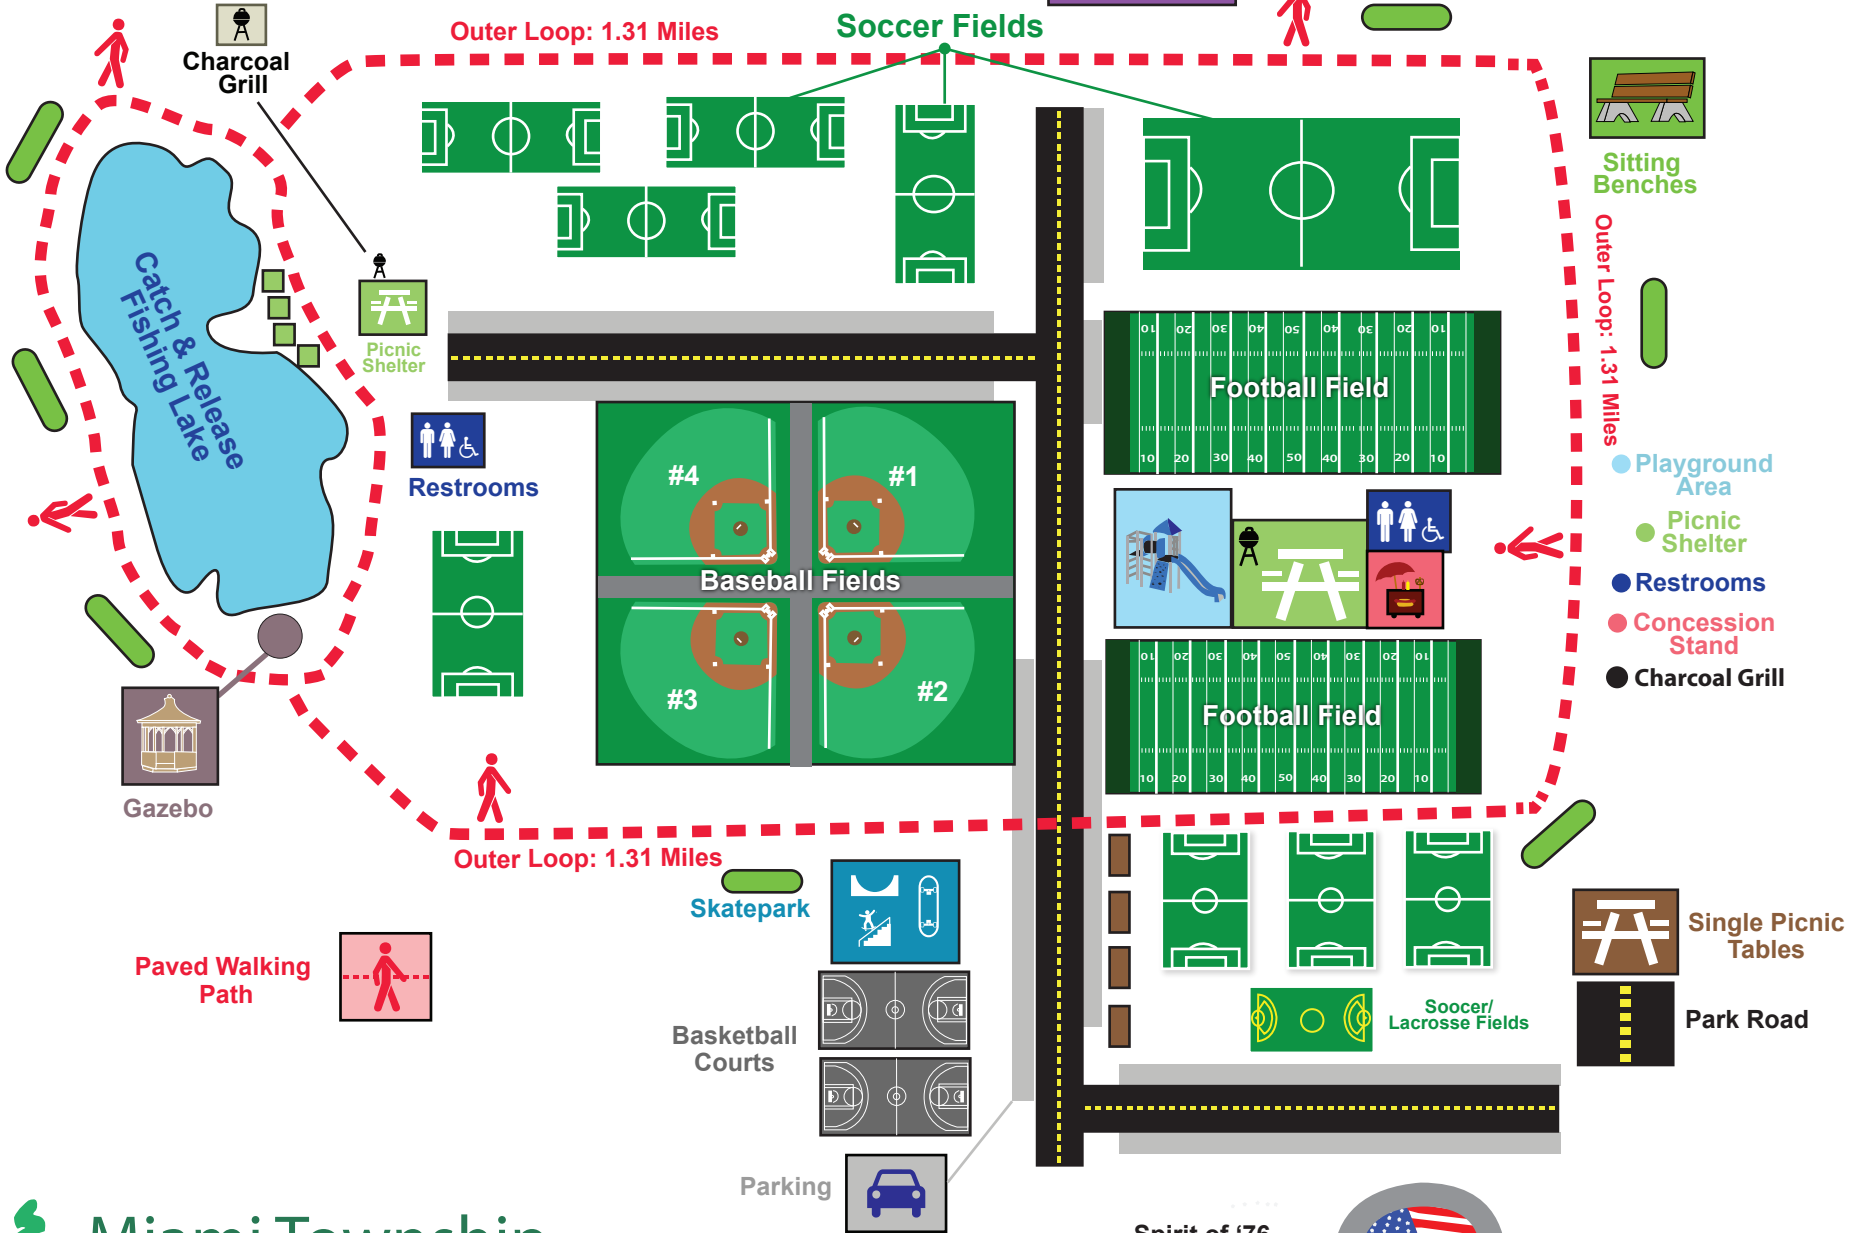

Miami Meadows Park Map

Bark Park
(2 Acres)

Sitting Benches

Outer Loop: 1.31 Miles

- Playground Area
- Picnic Shelter
- Restrooms
- Concession Stand
- Charcoal Grill

Single Picnic Tables

Park Road