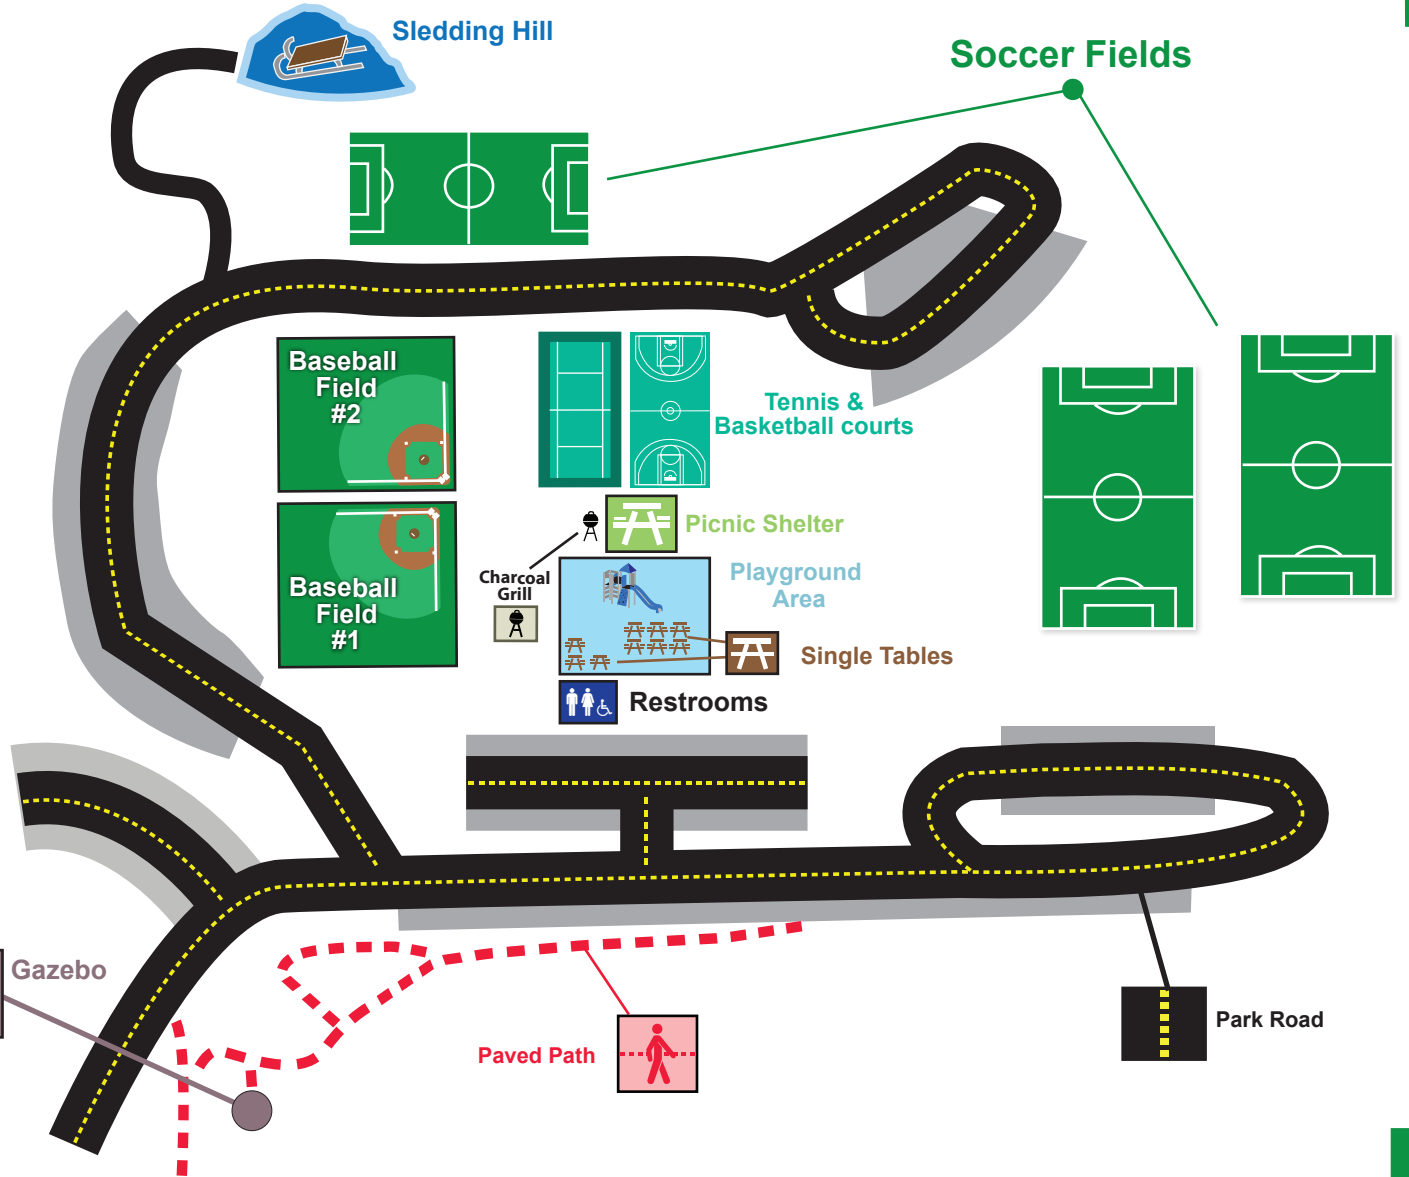

Miami Riverview Park Map

Miami Riverview Park has a connection to the Little Miami Scenic Bike Trail. It is located across Branch Hill - Loveland road. See symbol below.

to Little Miami Scenic Bike Trail